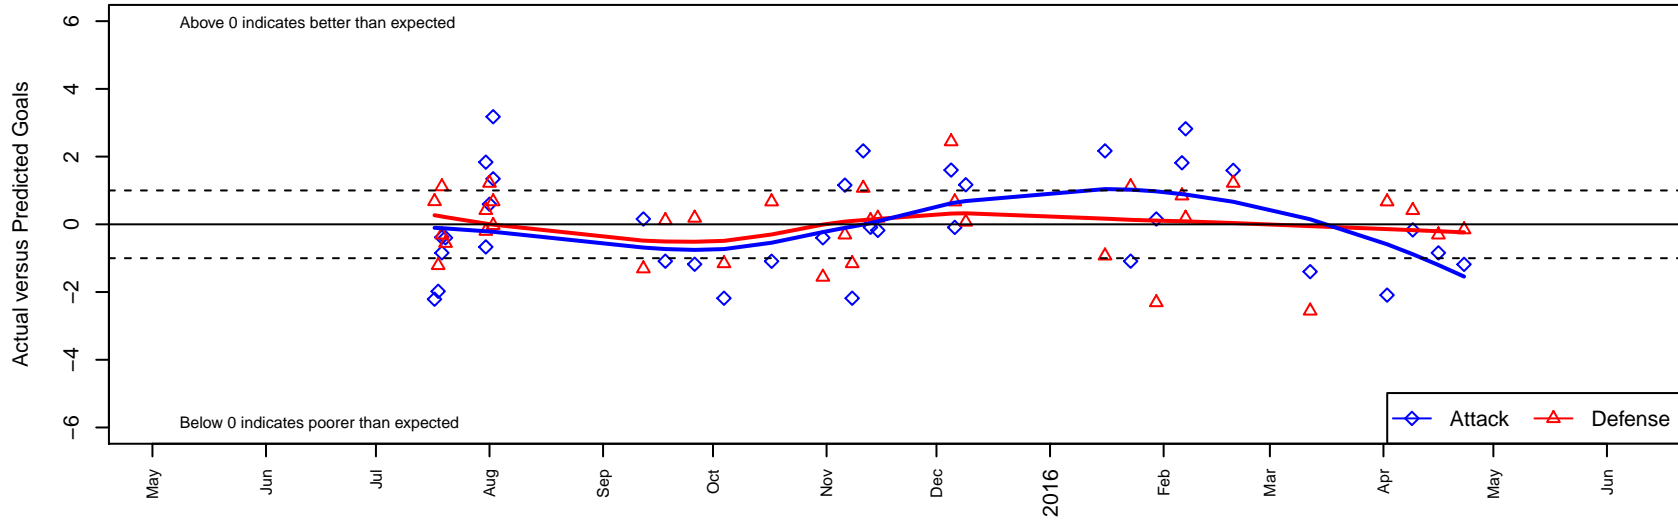

# FC Alliance A B03

FC Alliance  
 Woodinville, WA  
 B03 total strength=1092  
 attack=4.13 defense=1.83  
 fall league = RCL B03 Div 1  
 spr league = Win RCL B03 Div 1  
 notes= Gold

alt names used:  
 FC ALLIANCE B03A (WA)  
 FC ALLIANCE B03A (WA)  
 FC Alliance B03 A  
 FC Alliance B03 A  
 FC Alliance B03 A

Venues played:  
 2015 Nike Crossfire Challenge Super Group U'  
 2015 WA Rush Cup BU12 Gold U12  
 2015 RCL B03 Div 1  
 2015 Win RCL B03 Div 1  
 2015 WYS Championship B03

**FC Alliance A B03**  
 Dots are actual minus expected GF (blue circles) and GA (red triangles).  
 Blue line is smoothed change in attack strength. Red is smoothed change in defense strength.

**attack and defense variance (black dot)  
relative to other teams  
and top 10 in region**

**attack and defense rating  
relative to others at age  
and all opponents in last 13 months**

**Performance relative to 13 month average**