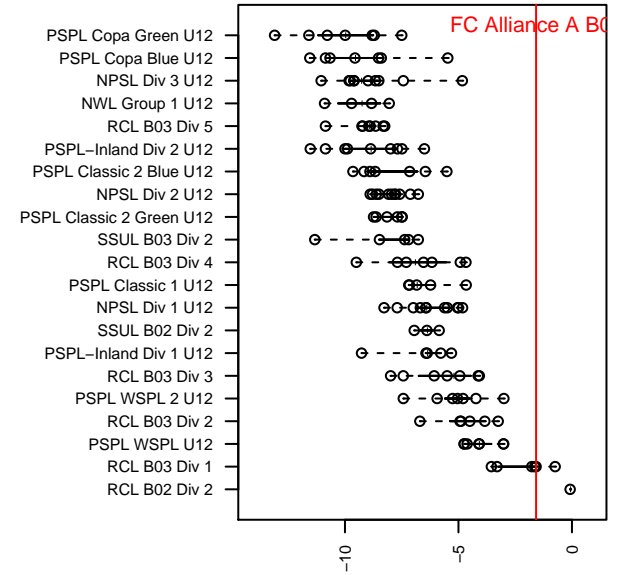

# FC Alliance A B03

FC Alliance  
 Woodinville, WA  
 B03 total strength=1092  
 attack=4.13 defense=1.83  
 fall league = RCL B03 Div 1  
 spr league = Win RCL B03 Div 1  
 notes= Gold

alt names used:  
 FC ALLIANCE B03A (WA)  
 FC ALLIANCE B03A (WA)  
 FC Alliance B03 A  
 FC Alliance B03 A  
 FC Alliance B03 A

Venues played:  
 2015 Nike Crossfire Challenge Super Group U'  
 2015 WA Rush Cup BU12 Gold U12  
 2015 RCL B03 Div 1  
 2015 Win RCL B03 Div 1  
 2015 WYS Championship B03

**FC Alliance A B03**  
 Dots are actual minus expected GF (blue circles) and GA (red triangles).  
 Blue line is smoothed change in attack strength. Red is smoothed change in defense strength.

**attack and defense variance (black dot)  
relative to other teams  
and top 10 in region**

**attack and defense rating  
relative to others at age  
and all opponents in last 13 months**

**Performance relative to 13 month average**