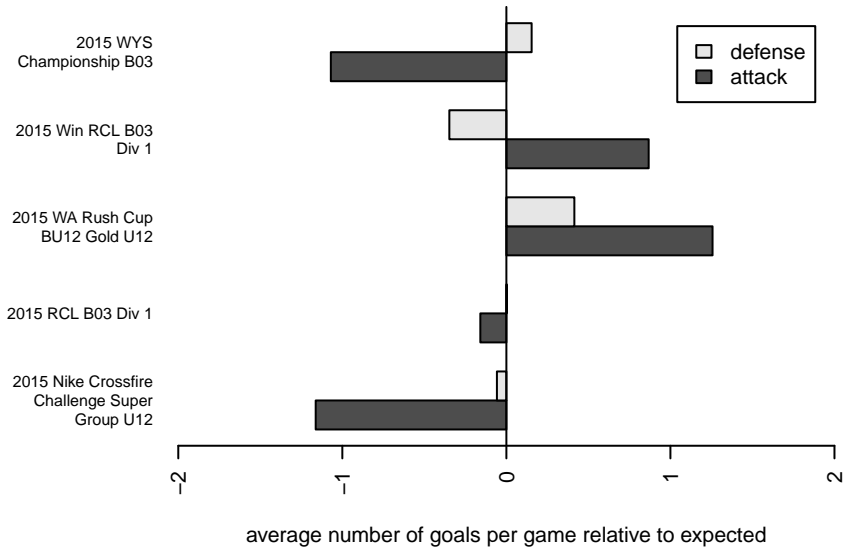

Venues played:  
 2015 Nike Crossfire Challenge Super Group U'  
 2015 WA Rush Cup BU12 Gold U12  
 2015 RCL B03 Div 1  
 2015 Win RCL B03 Div 1  
 2015 WYS Championship B03

**FC Alliance A B03**  
 Dots are actual minus expected GF (blue circles) and GA (red triangles).  
 Blue line is smoothed change in attack strength. Red is smoothed change in defense strength.

**attack and defense variance (black dot)  
relative to other teams  
and top 10 in region**

**attack and defense rating  
relative to others at age  
and all opponents in last 13 months**

**Performance relative to 13 month average**